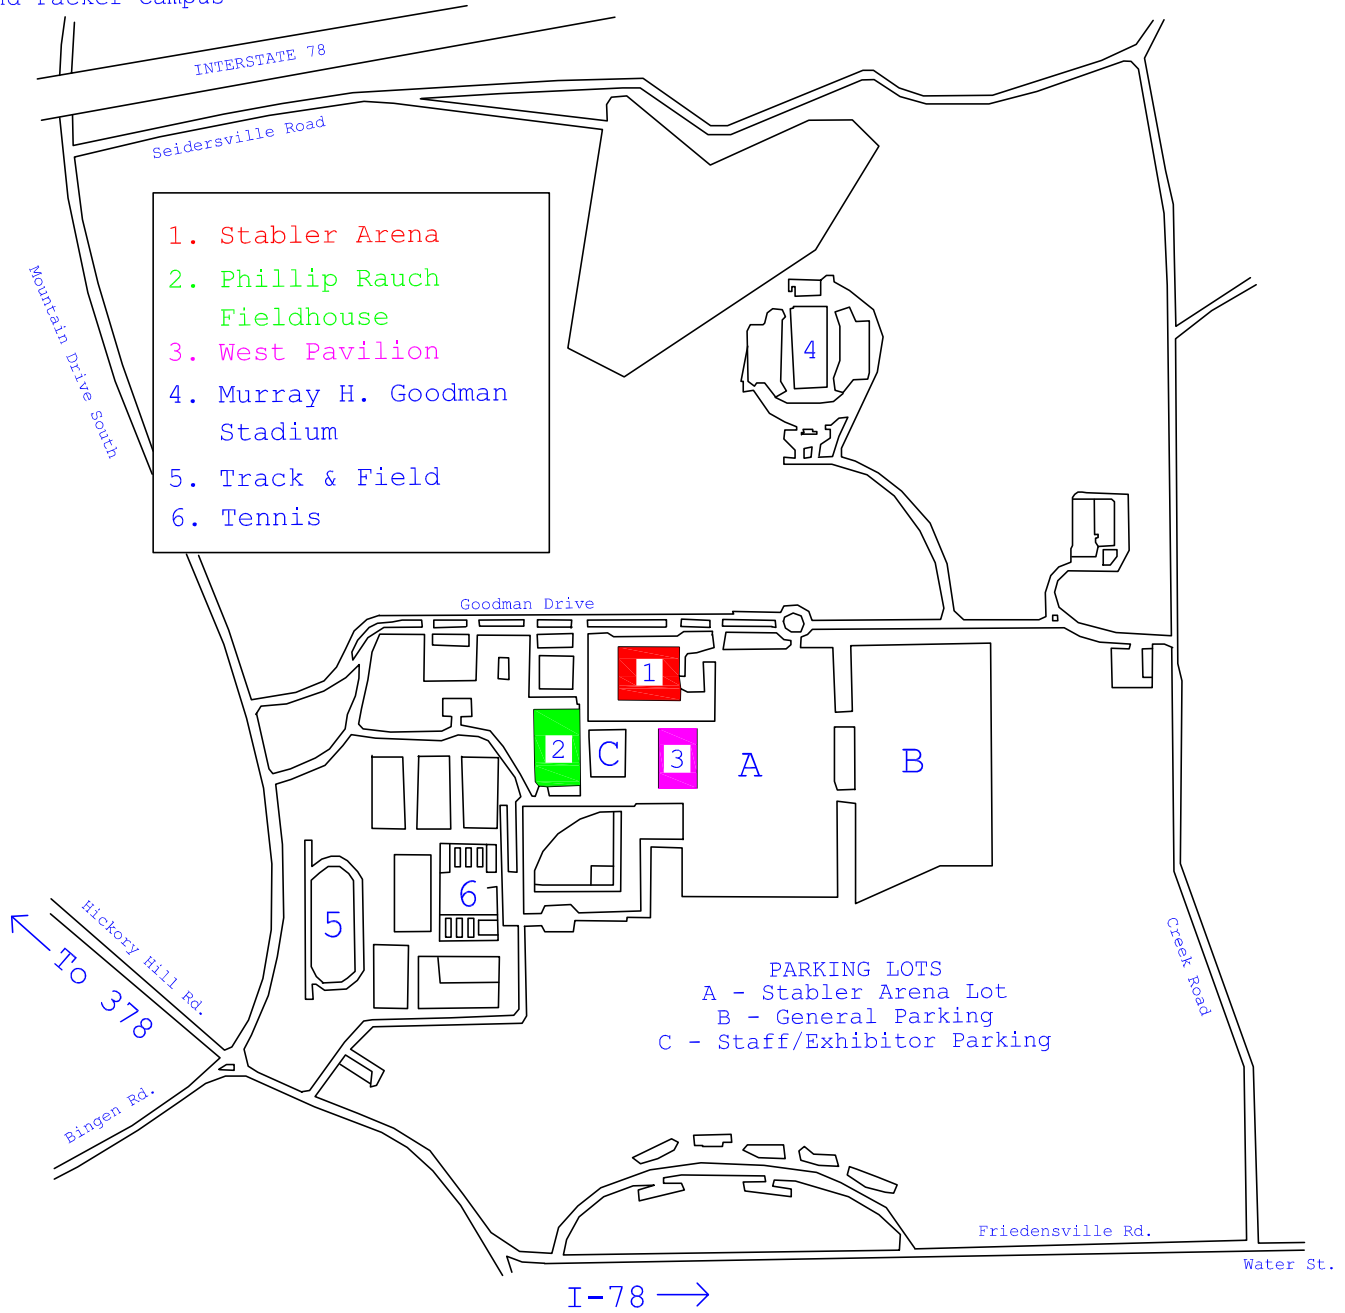

MURRAY H. GOODMAN CAMPUS

To Mountaintop Campus
and Packer Campus

From Route I-78 East or West

Take the Hellertown/Bethlehem exit 67 (also identified by signs to Lehigh University/Historic Bethlehem). From the east: Go straight at the end of the exit ramp across Route 412 onto Silvex Road (between Wendy's and Turkey Hill). From the west: Turn right at the end of the exit ramp onto Route 412 North (Main Street). Turn left at the traffic light at Silvex Road. Continue on Silvex under the railroad overpass and across the creek. Saucon Park will be on your right. Bear left at the fork under I-78 and continue to William Street. At the stop sign go straight across William Street to College Drive, eventually passing Goodman Stadium on your left. Proceed to stop sign at the intersection of Seidersville Road and Mountain Drive South. Turn left, and continue on Mountain Drive. The first left is the entrance to Goodman Campus.